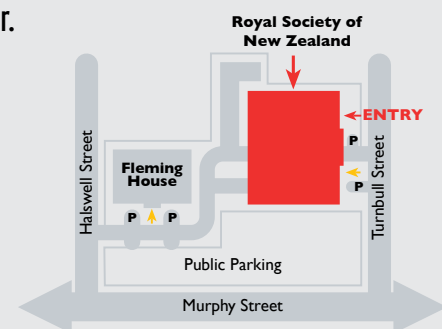

WELLINGTON

LECTURE LOCATION

The Royal Society of New Zealand
Cnr of Murphy and Turnbull Streets, Thorndon, Wellington 6011
For further information please go to
www.otago.ac.nz/wellingtoncityoffice
or contact Rodney Moore, tel 04 460 9802
or email rodney.moore@otago.ac.nz

Car parking is available at the Royal Society premises
and in the immediate vicinity